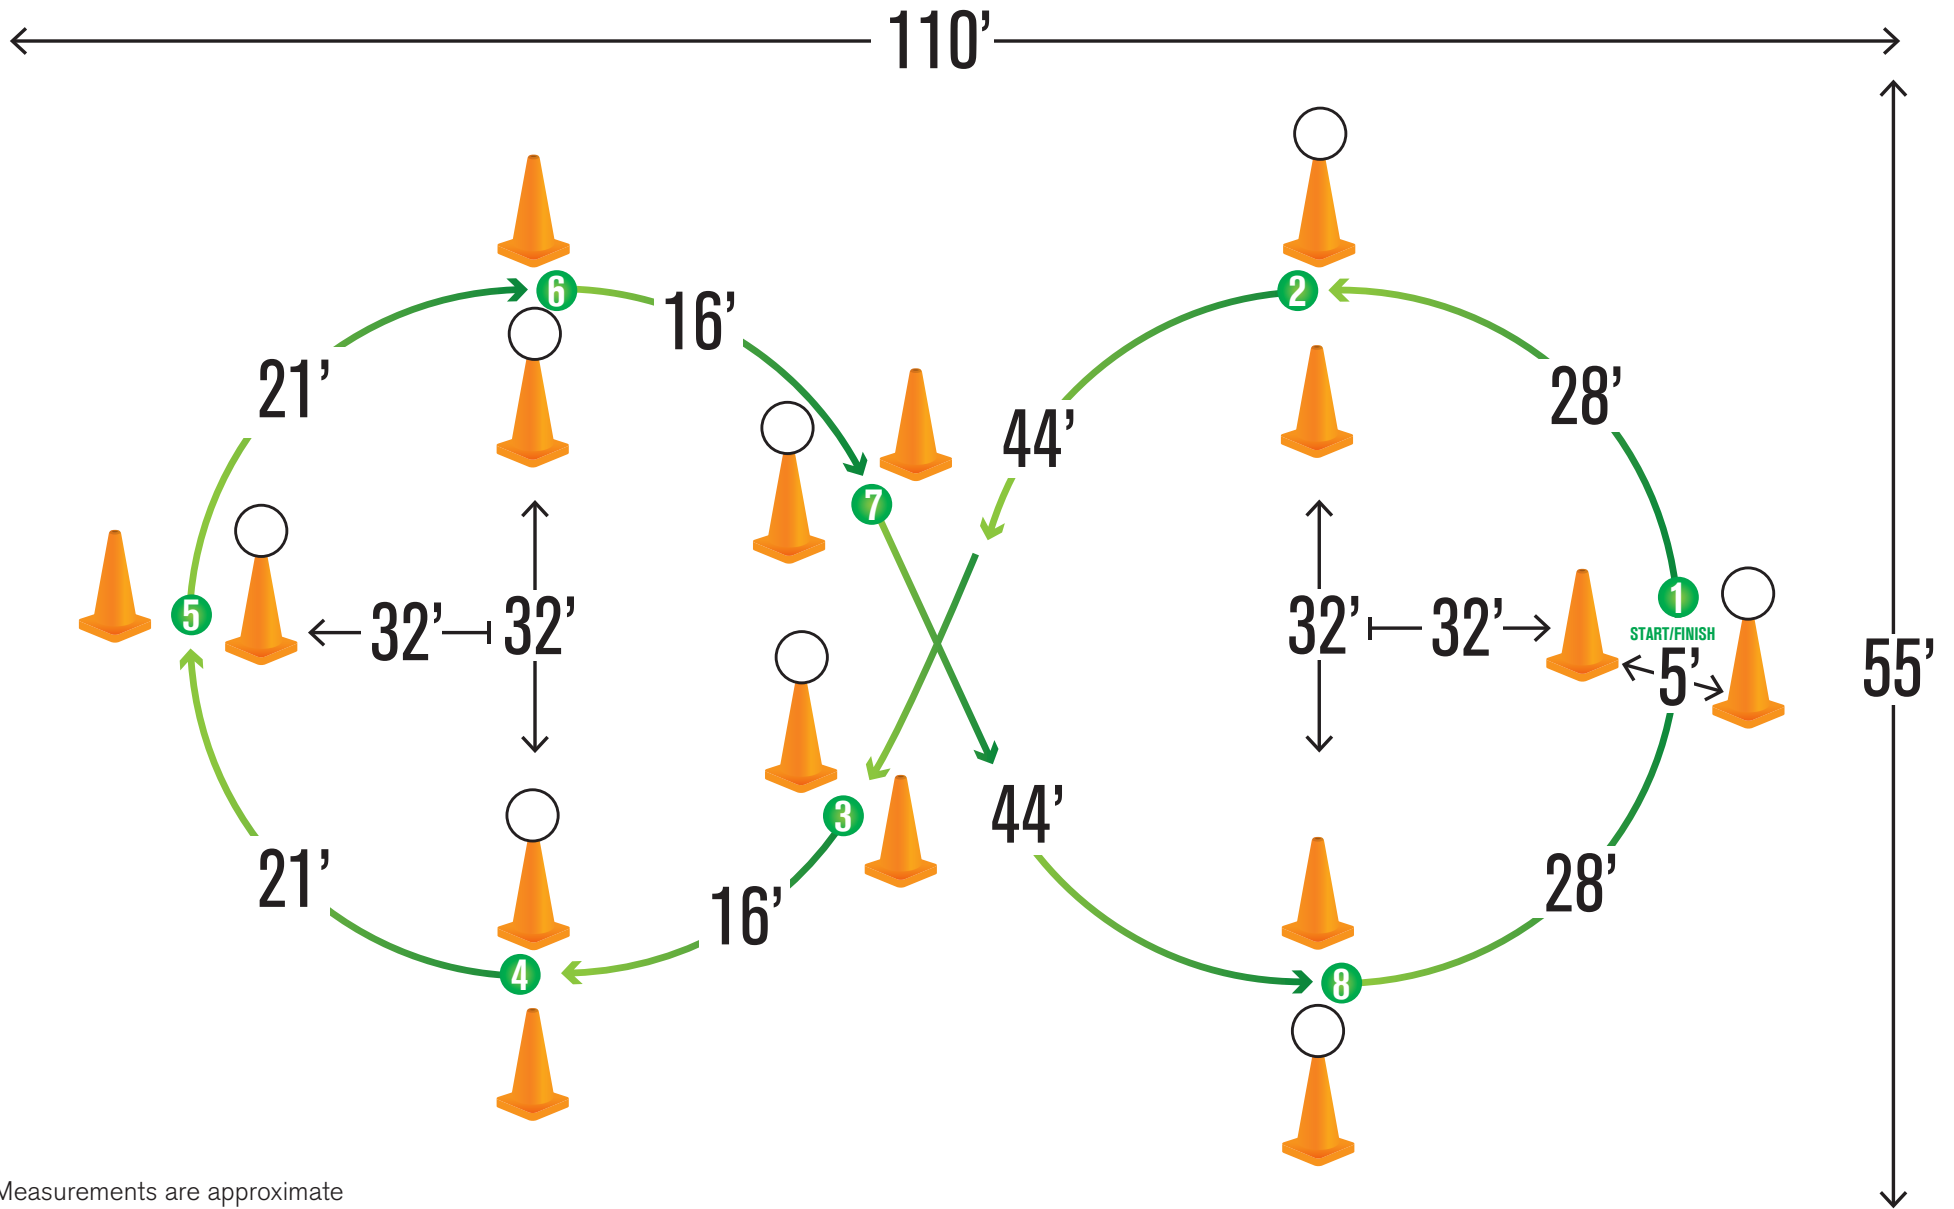

ROADSTER 2-SEATER – LAYOUT

Measurements are approximate