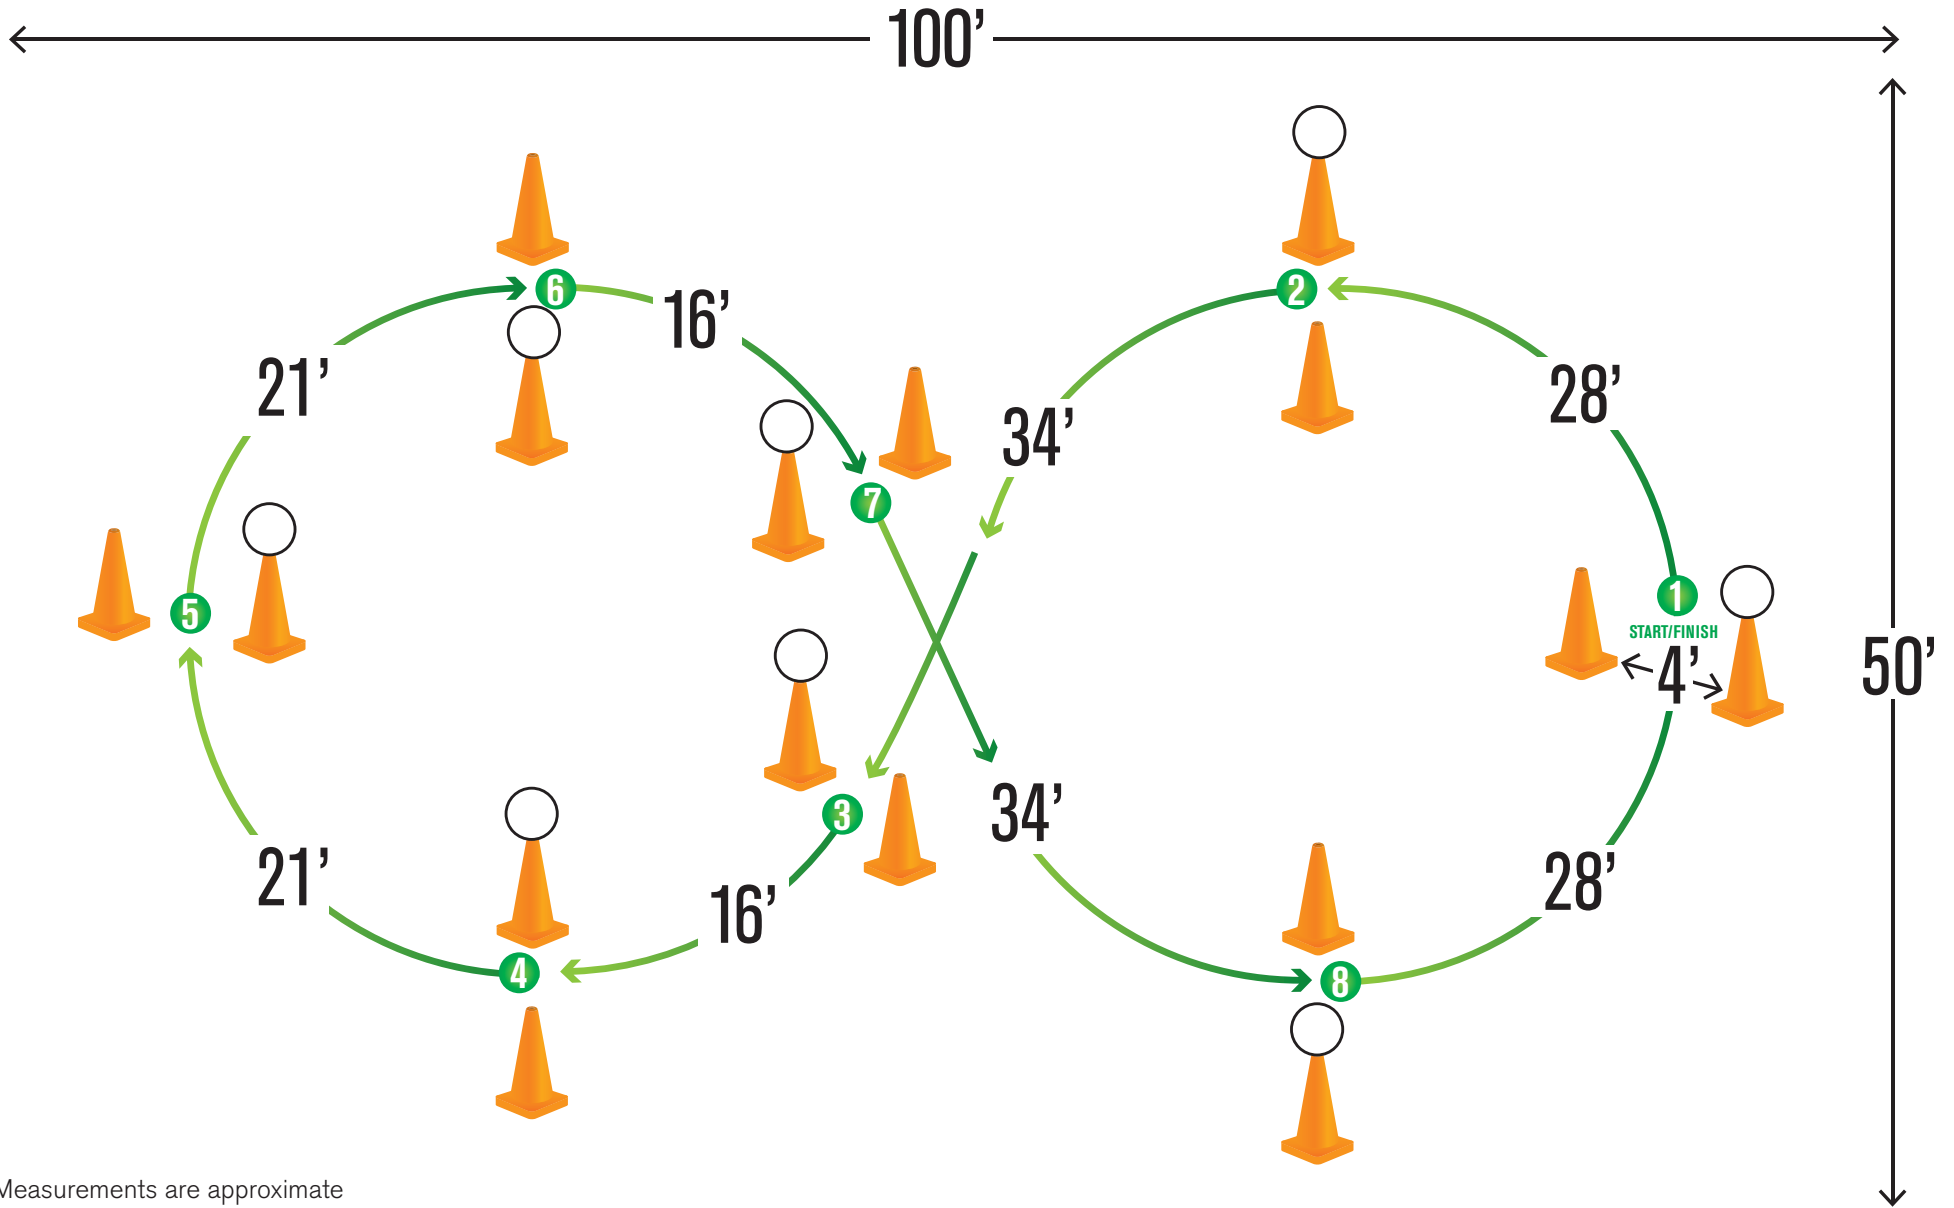

ROADSTER 1-SEATER – LAYOUT

Measurements are approximate