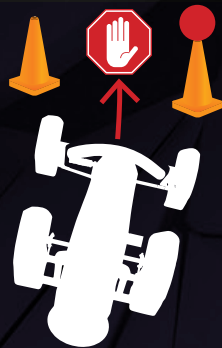

MARIJUANA IMPAIRED DRIVING COURSE OF ACTION

OFF

Go through

RED

Stop

**DARK BLUE
LIGHT BLUE**

**Hug right of lighted
cone (change lane)**

ORANGE

**Go left, opposite of
lighted cone (hazard)**

GREEN

**Go through without
hesitation**

PURPLE

Stop for pedestrian