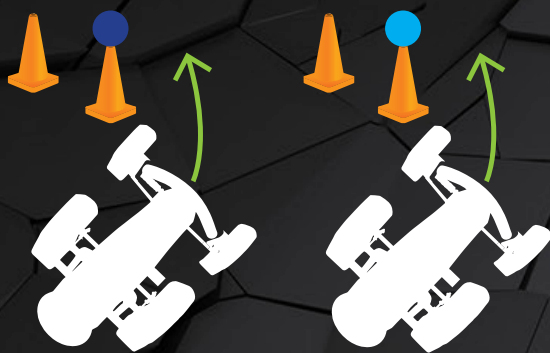

MARIJUANA IMPAIRED DRIVING COURSE OF ACTION

OFF

Go through

RED

Stop

**DARK BLUE
LIGHT BLUE**

**Hug right of lighted
cone (change lane)**

ORANGE

**Go left, opposite of
lighted cone (hazard)**

GREEN

**Go through without
hesitation**

PURPLE

Stop for pedestrian