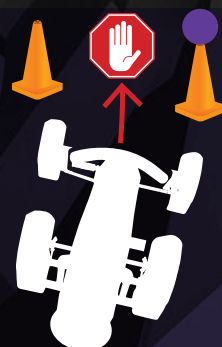

MARIJUANA IMPAIRED DRIVING COURSE OF ACTION

OFF

Go through

RED

Stop

**DARK BLUE
LIGHT BLUE**

**Hug right of lighted
cone (change lane)**

ORANGE

**Go left, opposite of
lighted cone (hazard)**

GREEN

**Go through without
hesitation**

PURPLE

Stop for pedestrian