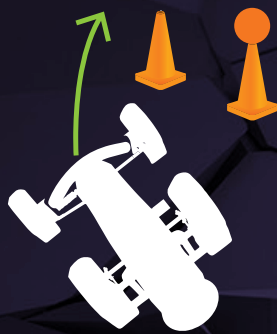

MARIJUANA IMPAIRED DRIVING COURSE OF ACTION

OFF

Go through

RED

Stop

**DARK BLUE
LIGHT BLUE**

**Hug right of lighted
cone (change lane)**

ORANGE

**Go left, opposite of
lighted cone (hazard)**

GREEN

**Go through without
hesitation**

PURPLE

Stop for pedestrian